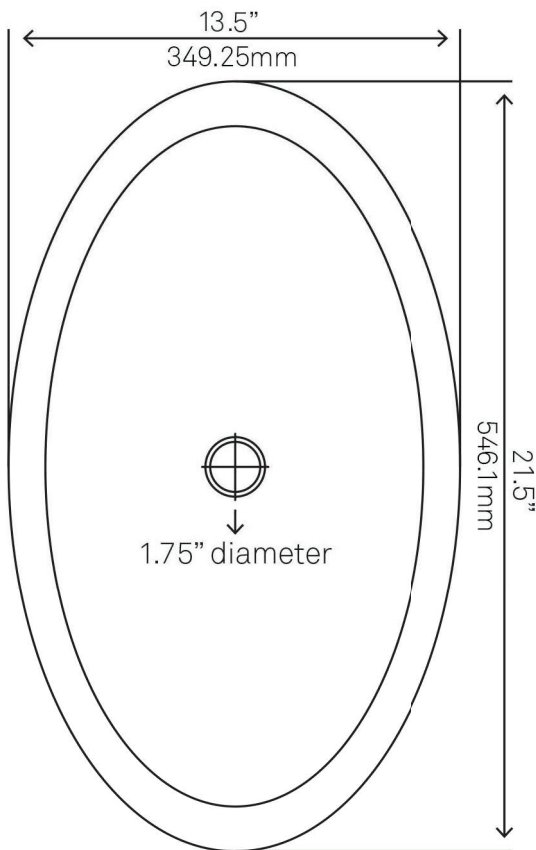

NOVATTO

**NOHP-G012-8031 TARTARUGA
Oval Glass Vessel Bathroom Sink**

Requested By: _____

Specific Features: _____

Novatto reserves the right (1) to make changes in specifications and materials, and (2) to change or discontinue models, both without notice or obligation. Dimensions are for reference only, see www.NovattoInc.com for finish options and product availability.

STANDARD SPECIFICATIONS:

- Oval Slipper hand painted vessel sink
- Black and Silver
- High tempered glass
- ½" thick tempered glass
- Stain and scratch resistant inside
- Textured painted outside
- Above counter installation
- Standard U.S. plumbing connection
- 1.75-inch drain opening
- Novatto faucet and drain sold separately

PUD-BN-MR Vessel Sink Pop-Up Drain and Mounting Ring, Brushed Nickel

Requested By: _____

Specific Features: _____

STANDARD SPECIFICATIONS:

- Clicker pop-up vessel sink drain and mounting ring
- Brushed Nickel finish
- Solid brass construction
- Includes rubber seals and fastener for installation
- 9-inches total pop-up length
- Fits any standard 1.75-inch drain opening
- cUPC