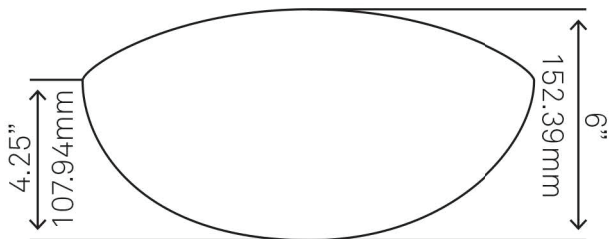

NOVATTO

**NOHP-G012-8031 TARTARUGA
Oval Glass Vessel Bathroom Sink**

Requested By: _____

Specific Features: _____

Novatto reserves the right (1) to make changes in specifications and materials, and (2) to change or discontinue models, both without notice or obligation. Dimensions are for reference only, see www.NovattoInc.com for finish options and product availability.

STANDARD SPECIFICATIONS:

- Oval Slipper hand painted vessel sink
- Black and Silver
- High tempered glass
- ½" thick tempered glass
- Stain and scratch resistant inside
- Textured painted outside
- Above counter installation
- Standard U.S. plumbing connection
- 1.75-inch drain opening
- Novatto faucet and drain sold separately

PUD-BN-MR Vessel Sink Pop-Up Drain and Mounting Ring, Brushed Nickel

Requested By: _____

Specific Features: _____

STANDARD SPECIFICATIONS:

- Clicker pop-up vessel sink drain and mounting ring
- Brushed Nickel finish
- Solid brass construction
- Includes rubber seals and fastener for installation
- 9-inches total pop-up length
- Fits any standard 1.75-inch drain opening
- cUPC